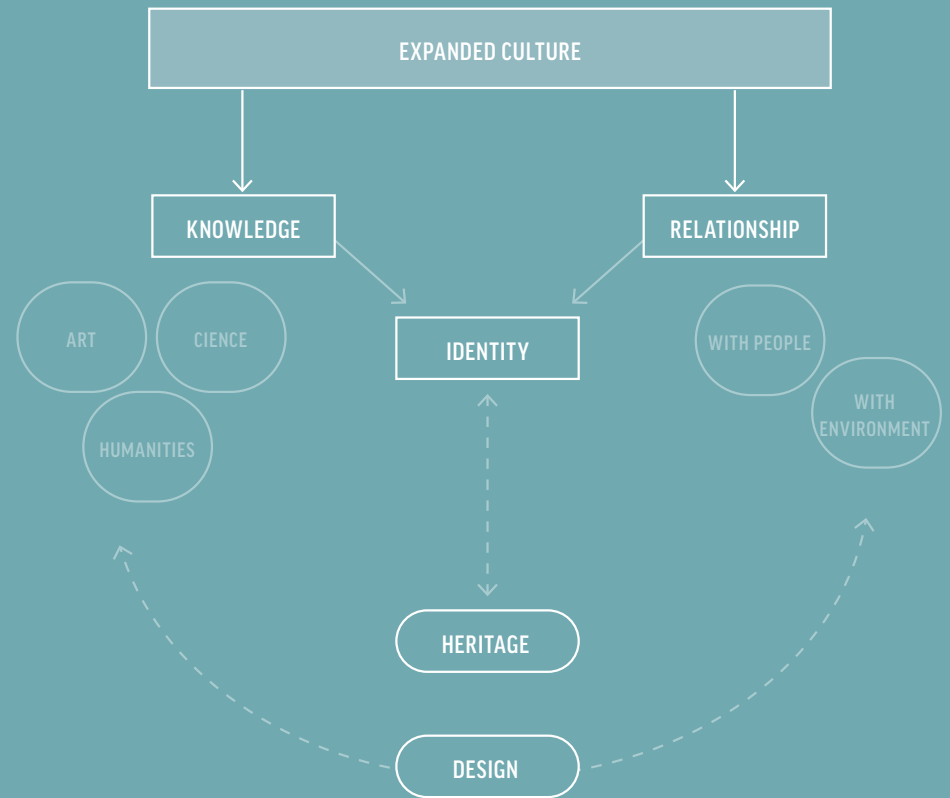

Puerto de la Cruz city council in WHAT WOULD GROPIUS DO A CENTURY LATER?

A five minutes introduction

What we are doing

**We want to build
an ecosystem
based on what
we name
*expanded
culture***

Strategy

Conection & Creativity

Connections with Gropius project

Spatial regeneration

Physical space as spaces for relationships and mobility.

Digital space as a tool for communication and autonomy.

Ideas space with ethics and principles as framework.

Puerto Street Art is, since 2014, an open air museum to enjoy an artistic heritage (from the 20th century onwards), ephemeral and non-ephemeral, in which the authors communicate different visions of society and their identities.

Selected project: PSA & X-PSA

X-PSA

Is an extension of the PSA narrative through co-creation in various disciplines, always structured with three axes:

- Creation & Talent
- Educational Community & Art
- Training & Employment