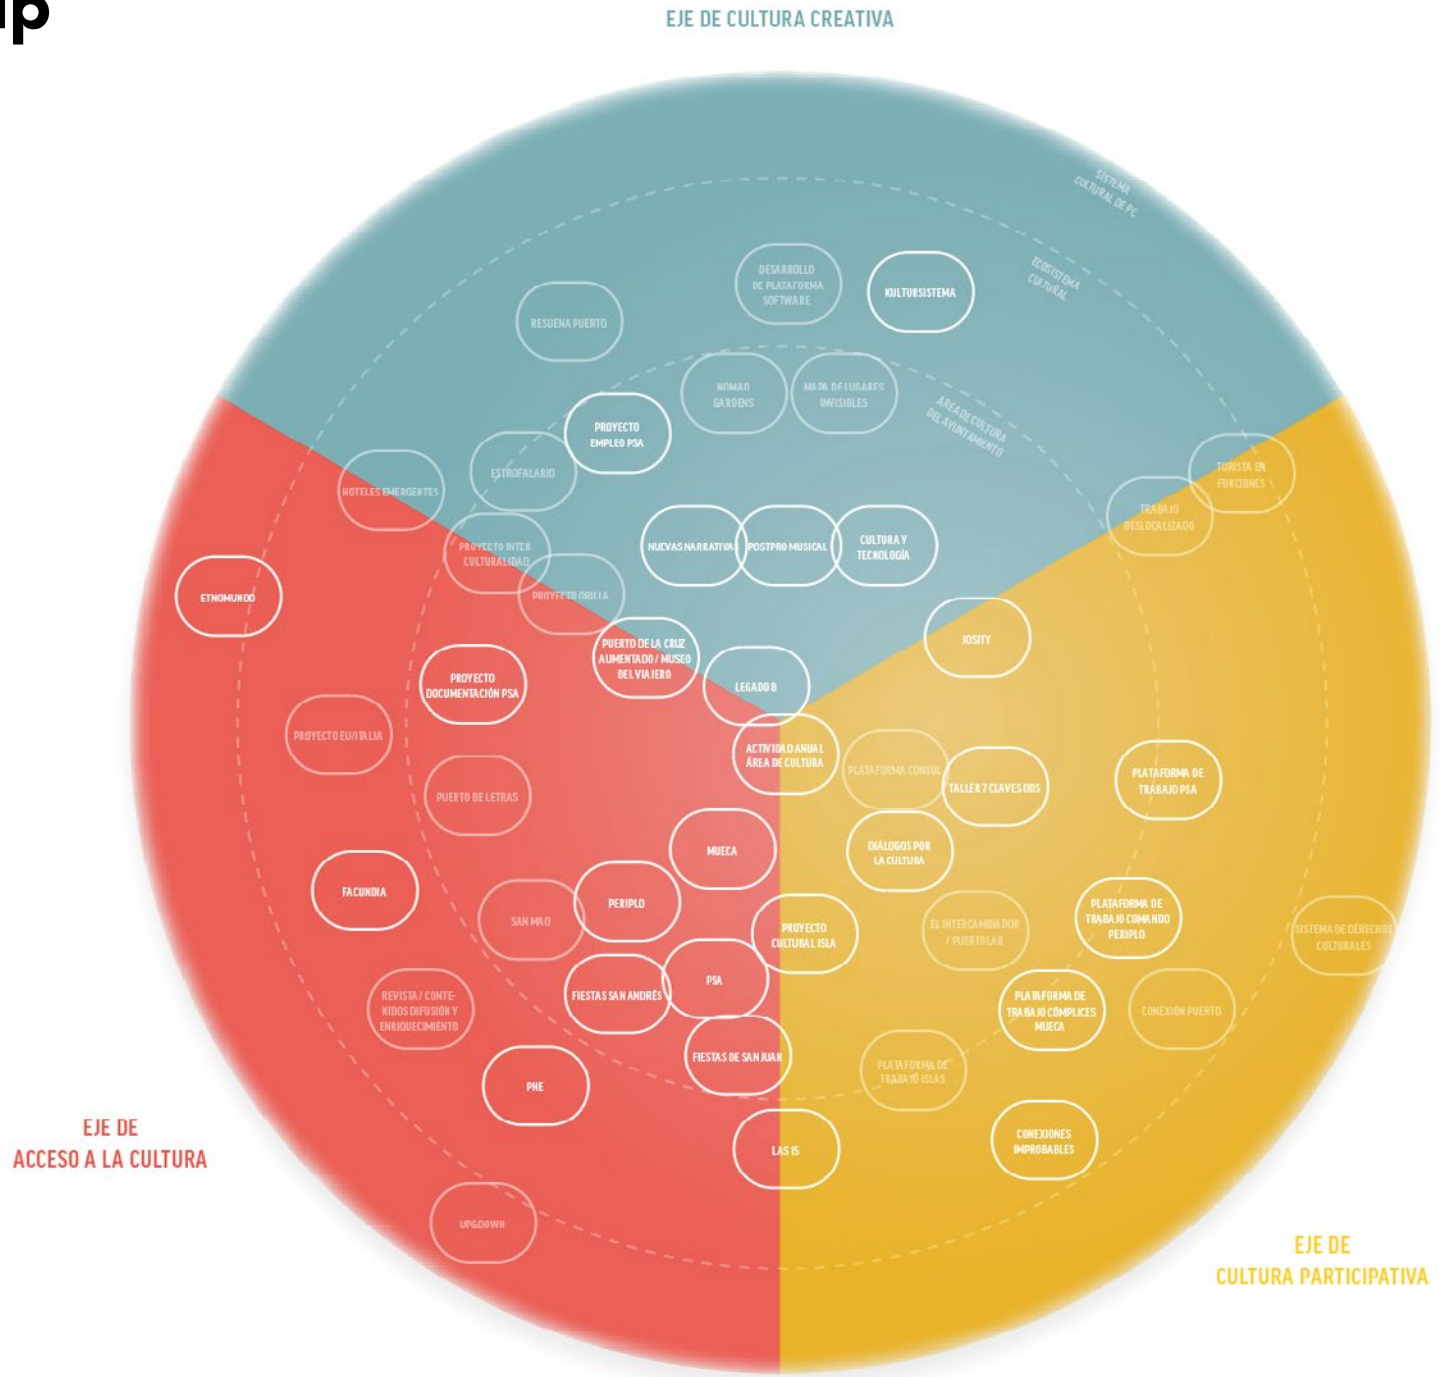

Puerto de la Cruz city council in WHAT WOULD GROPIUS DO A CENTURY LATER?

A five minutes introduction

What we are doing

**We want to build
an ecosystem
based on what
we name
*expanded
culture***

Strategy

Conection & Creativity

Connections with Gropius project

Spatial regeneration

Physical space as spaces for relationships and mobility.

Digital space as a tool for communication and autonomy.

Ideas space with ethics and principles as framework.

Human regeneration

Valuable: re-training and recovery.

Values: cohesion and equality.

Brave: participation and critical capacity.

Projects map

Some projects that fits

Selected project: PSA & X-PSA

PSA

Puerto Street Art is, since 2014, an open air museum to enjoy an artistic heritage (from the 20th century onwards), ephemeral and non-ephemeral, in which the authors communicate different visions of society and their identities.