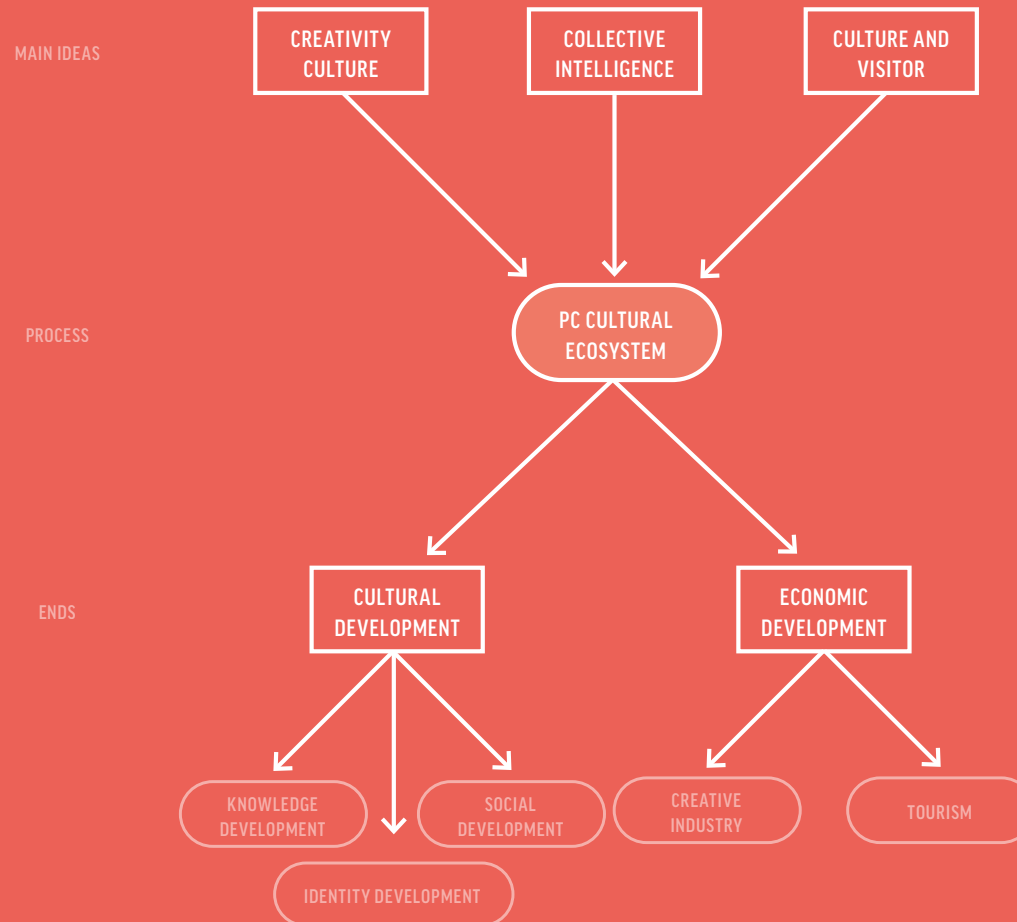

Puerto de la Cruz city council in WHAT WOULD GROPIUS DO A CENTURY LATER?

A five minutes introduction

What we are doing

**We want to build
an ecosystem
based on what
we name
*expanded
culture***

Strategy

Conection & Creativity

Human regeneration

Valuable: re-training and recovery.

Values: cohesion and equality.

Brave: participation and critical capacity.

Projects map

Some projects that fits

Selected project: PSA & X-PSA

PSA

Puerto Street Art is, since 2014, an open air museum to enjoy an artistic heritage (from the 20th century onwards), ephemeral and non-ephemeral, in which the authors communicate different visions of society and their identities.

Selected project: PSA & X-PSA

X-PSA

Is an extension of the PSA narrative through co-creation in various disciplines, always structured with three axes:

- Creation & Talent
- Educational Community & Art
- Training & Employment